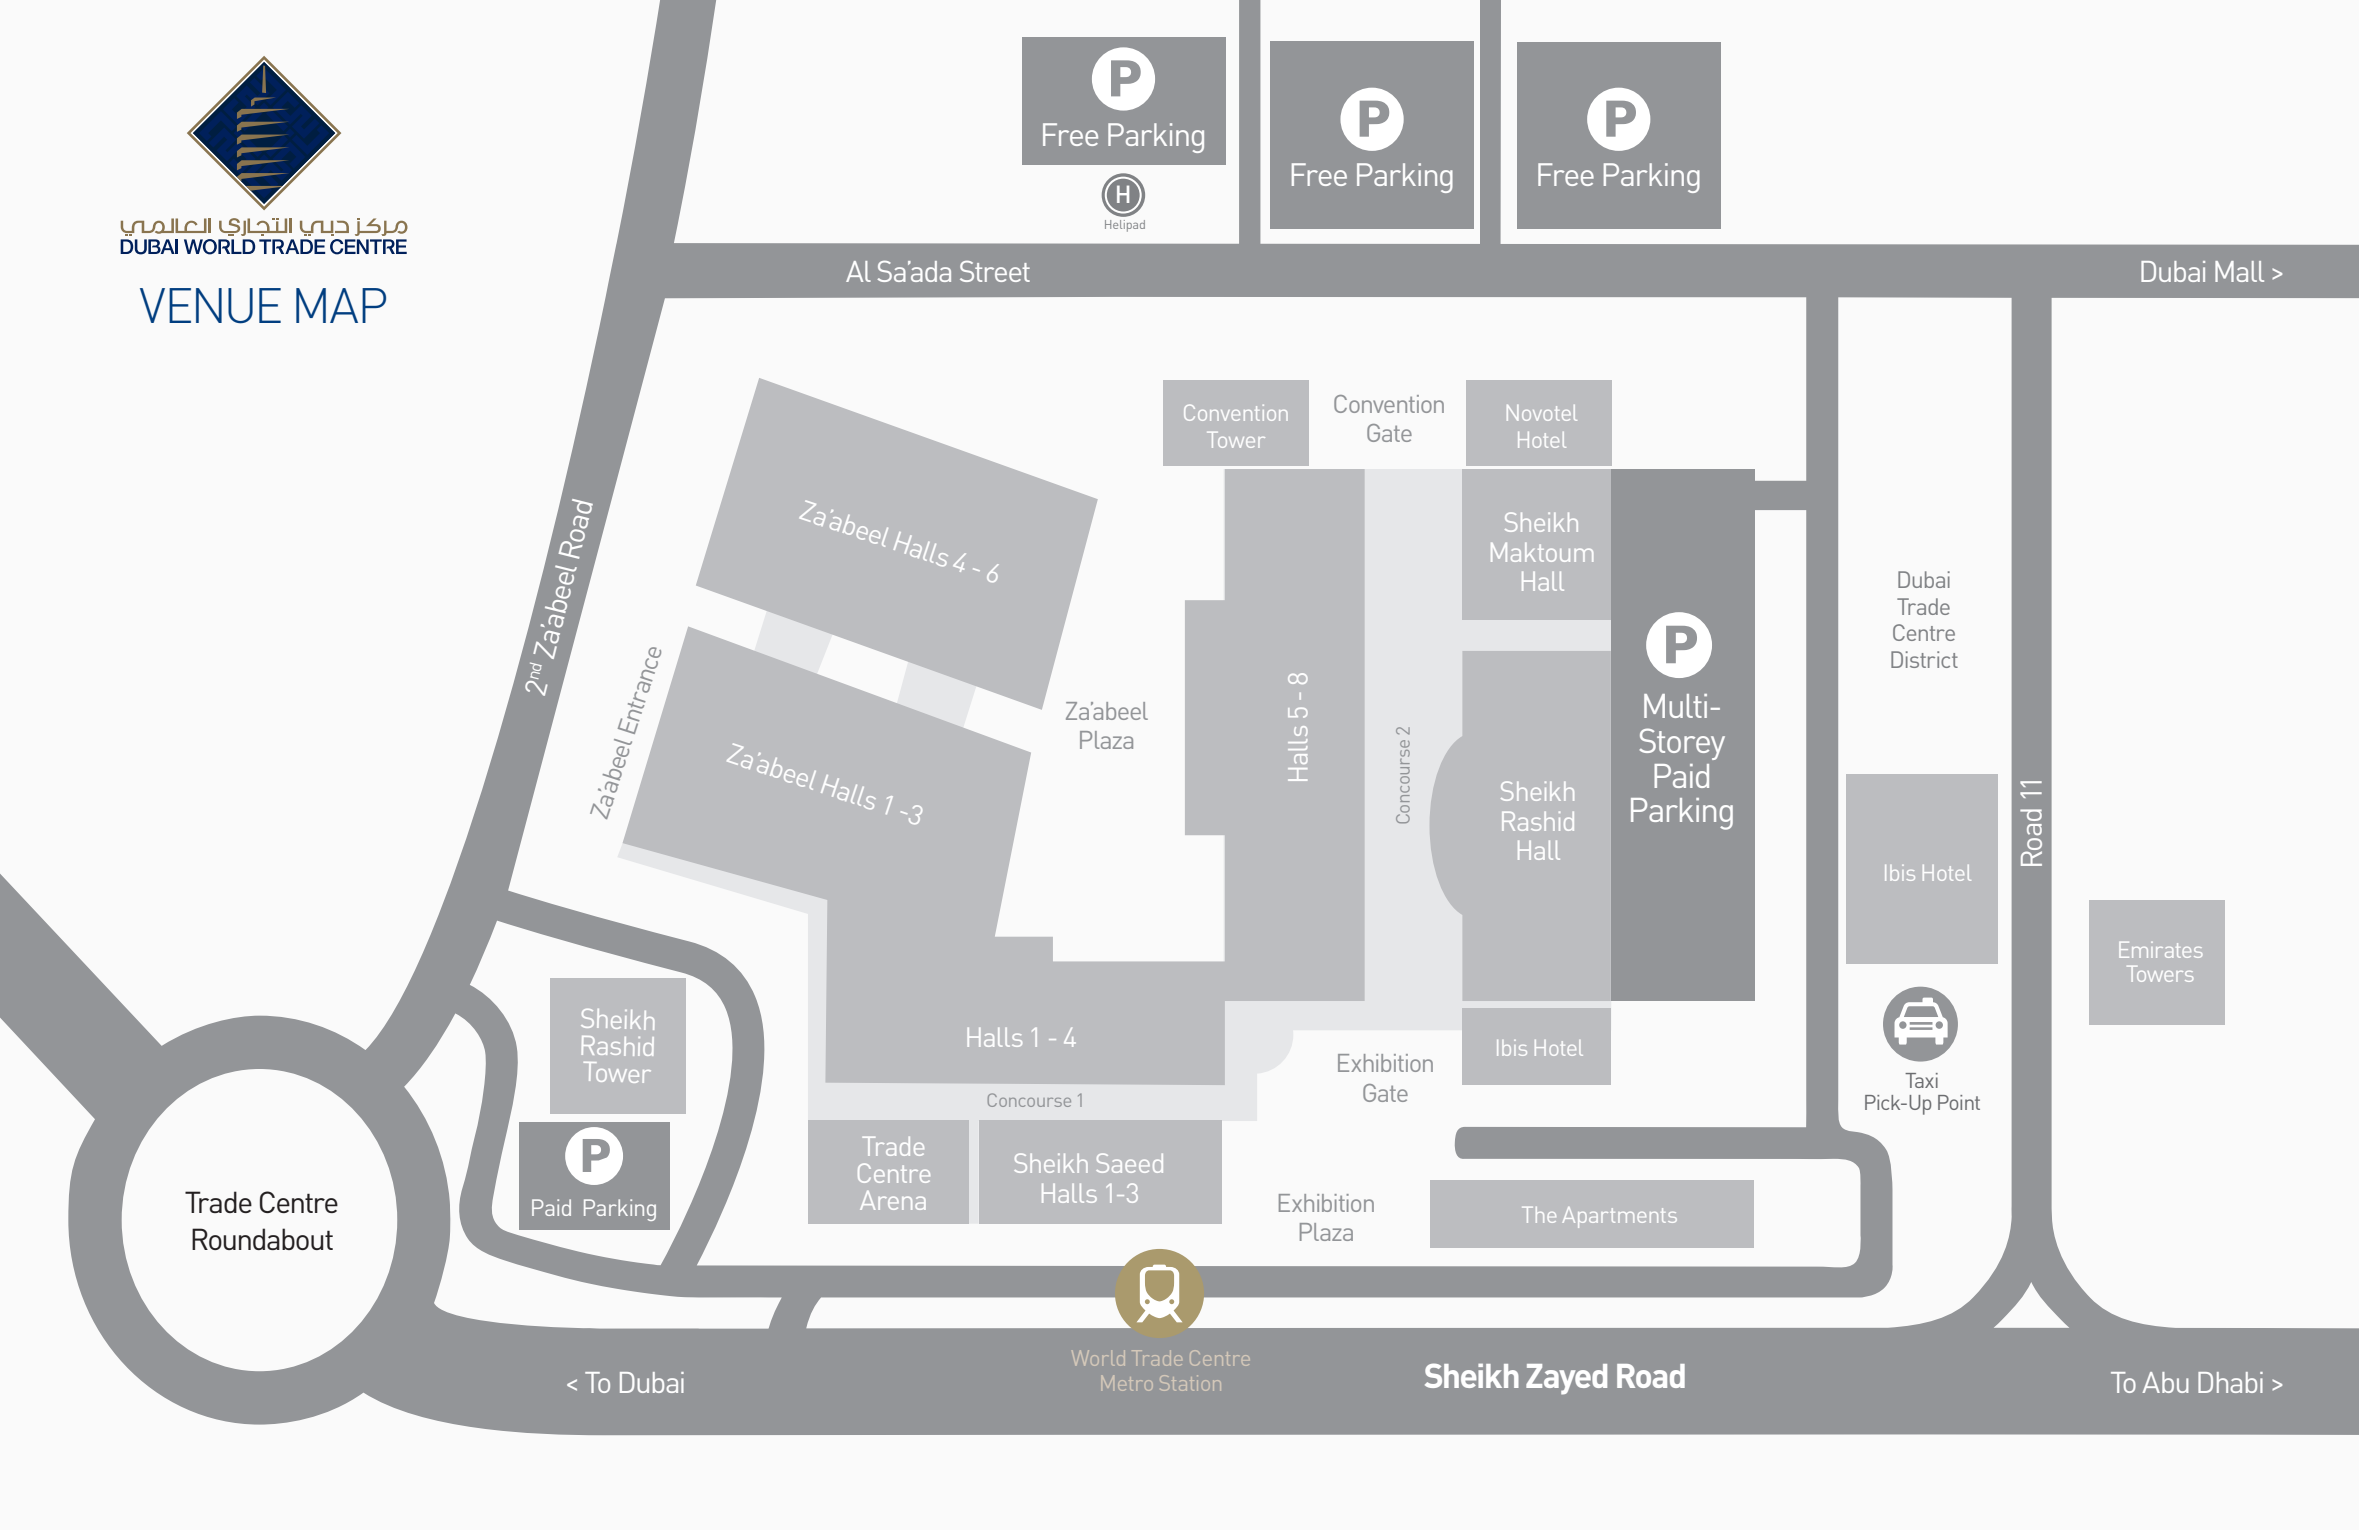

مركز دبي التجاري العالمي
DUBAI WORLD TRADE CENTRE

VENUE MAP

P
Free Parking

P
Free Parking

P
Free Parking

Helipad

Al Sa'ada Street

Dubai Mall >

2nd Za'abeel Road

Za'abeel Entrance

Za'abeel Halls 4 - 6

Za'abeel Halls 1 - 3

Za'abeel Plaza

Convention Tower

Convention Gate

Novotel Hotel

Emirates Towers

Sheikh Rashid Tower

P
Paid Parking

Halls 1 - 4

Concourse 1

Exhibition Gate

Ibis Hotel

Taxi Pick-Up Point

Trade Centre Arena

Sheikh Saeed Halls 1-3

Exhibition Plaza

The Apartments

Trade Centre Roundabout

World Trade Centre Metro Station

Sheikh Zayed Road

< To Dubai